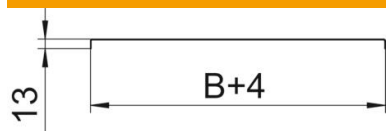

### Master data

Item number	6052980
Type	DRL 100 A4
Description 1	Cover with turn buckle
Description 2	for cable tray and ladder
Manufacturer	OBO
Dimension	100x3000
Material	Stainless steel
Surface	Bright, treated
Surface standard	
Smallest sales unit	3
Unit of quantity	Metre
Weight	105.07 kg
Weight unit	kg/100 m

### Dimensions

Length	3,000 mm
Width	100 mm
Height	13 mm
Plate thickness	1 mm
Dimension B	100 mm