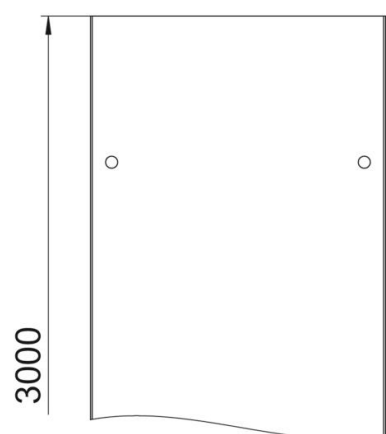

### Master data

Item number	6052980
Type	DRL 100 A4
Description 1	Cover with turn buckle
Description 2	for cable tray and ladder
Manufacturer	OBO
Dimension	100x3000
Material	Stainless steel
Surface	Bright, treated
Surface standard	
Smallest sales unit	3
Unit of quantity	Metre
Weight	105.07 kg
Weight unit	kg/100 m

## Cover with turn buckle A4

Item number: 6052980

### Dimensions

Length	3,000 mm
Width	100 mm
Height	13 mm
Plate thickness	1 mm
Dimension B	100 mm