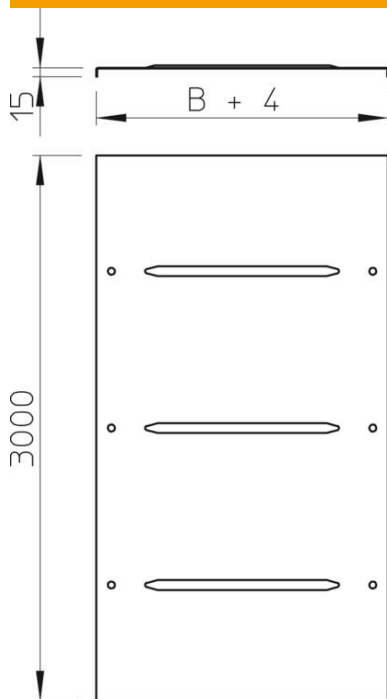

Technical data sheet

Cover with turn buckle 1,5 mm FS

Item number: 6052097

Cover for cable trays and cable ladders with three pairs of turn buckles.
Transverse bead from 500 mm width.
When using covers outdoors, additional measures against the influence of wind must be taken.

- St** Steel
- FS** Strip galvanized

Master data

Item number	6052097
Type	DRL 1,5 100 FS
Description 1	Cover with turn buckle, 1,5mm
Description 2	for cable tray and ladder
Manufacturer	OBO
Dimension	100x3000
Material	Steel
Surface	Strip galvanized
Surface standard	DIN EN 10346
Smallest sales unit	3
Unit of quantity	Metre
Weight	152 kg
Weight unit	kg/100 m

Technical data sheet

Cover with turn buckle 1,5 mm FS

Item number: 6052097

Dimensions

Length	3,000 mm
Width	100 mm
Height	15 mm
Plate thickness	1.5 mm
Dimension B	100 mm

Technical data

Fastening type	Sash lock
Maintain electrical functions	no
Suitable for mesh cable tray	no
Suitable for cable ladder	yes
Suitable for cable tray	yes
Rustproof steel, pickled	no