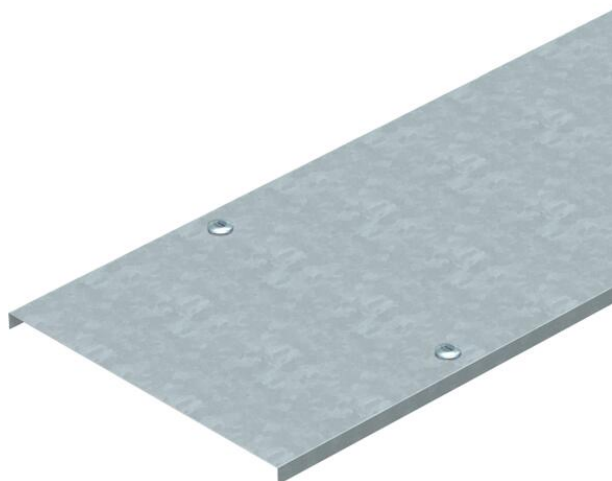

Technical data sheet

Cover with turn buckle 1,5 mm FS

Item number: 6052097

Cover for cable trays and cable ladders with three pairs of turn buckles.
Transverse bead from 500 mm width.
When using covers outdoors, additional measures against the influence of wind must be taken.

- St** Steel
- FS** Strip galvanized

Master data

Item number	6052097
Type	DRL 1,5 100 FS
Description 1	Cover with turn buckle, 1,5mm
Description 2	for cable tray and ladder
Manufacturer	OBO
Dimension	100x3000
Material	Steel
Surface	Strip galvanized
Surface standard	DIN EN 10346
Smallest sales unit	3
Unit of quantity	Metre
Weight	152 kg
Weight unit	kg/100 m

Technical data sheet

Cover with turn buckle 1,5 mm FS

Item number: 6052097

Dimensions

Length	3,000 mm
Width	100 mm
Height	15 mm
Plate thickness	1.5 mm
Dimension B	100 mm

Technical data

Fastening type	Sash lock
Maintain electrical functions	no
Suitable for mesh cable tray	no
Suitable for cable ladder	yes
Suitable for cable tray	yes
Rustproof steel, pickled	no