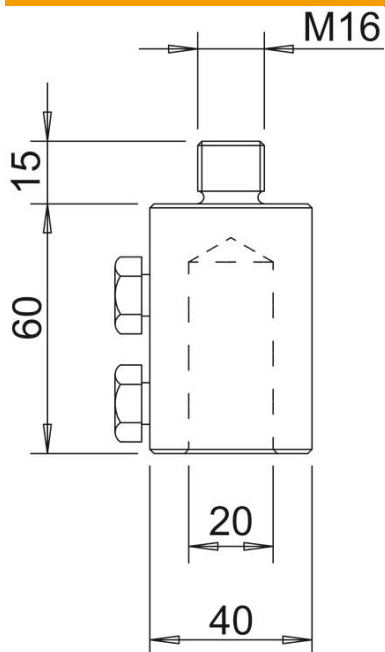

Technical data sheet

Connection piece

Item number: 5408350

- Fitting with M16 thread
- For mounting on stands with M16 female thread such as type 101 (5402891,5402958)
- With M10 bolts

Alu Aluminium

Master data

Item number	5408350
Type	101 A-M16
Description 1	Connection piece
Manufacturer	OBO
Dimension	M16
Material	Aluminium
Smallest sales unit	10
Unit of quantity	Piece
Weight	20 kg
Weight unit	kg/100 pc.

Technical data sheet

Connection piece

Item number: 5408350

Dimensions

Length	60 mm
Dimension d min.	40 mm
Dimension d Ø	20 mm
Dimension L	60 mm

Technical data

Connection	Round conductor
------------	-----------------